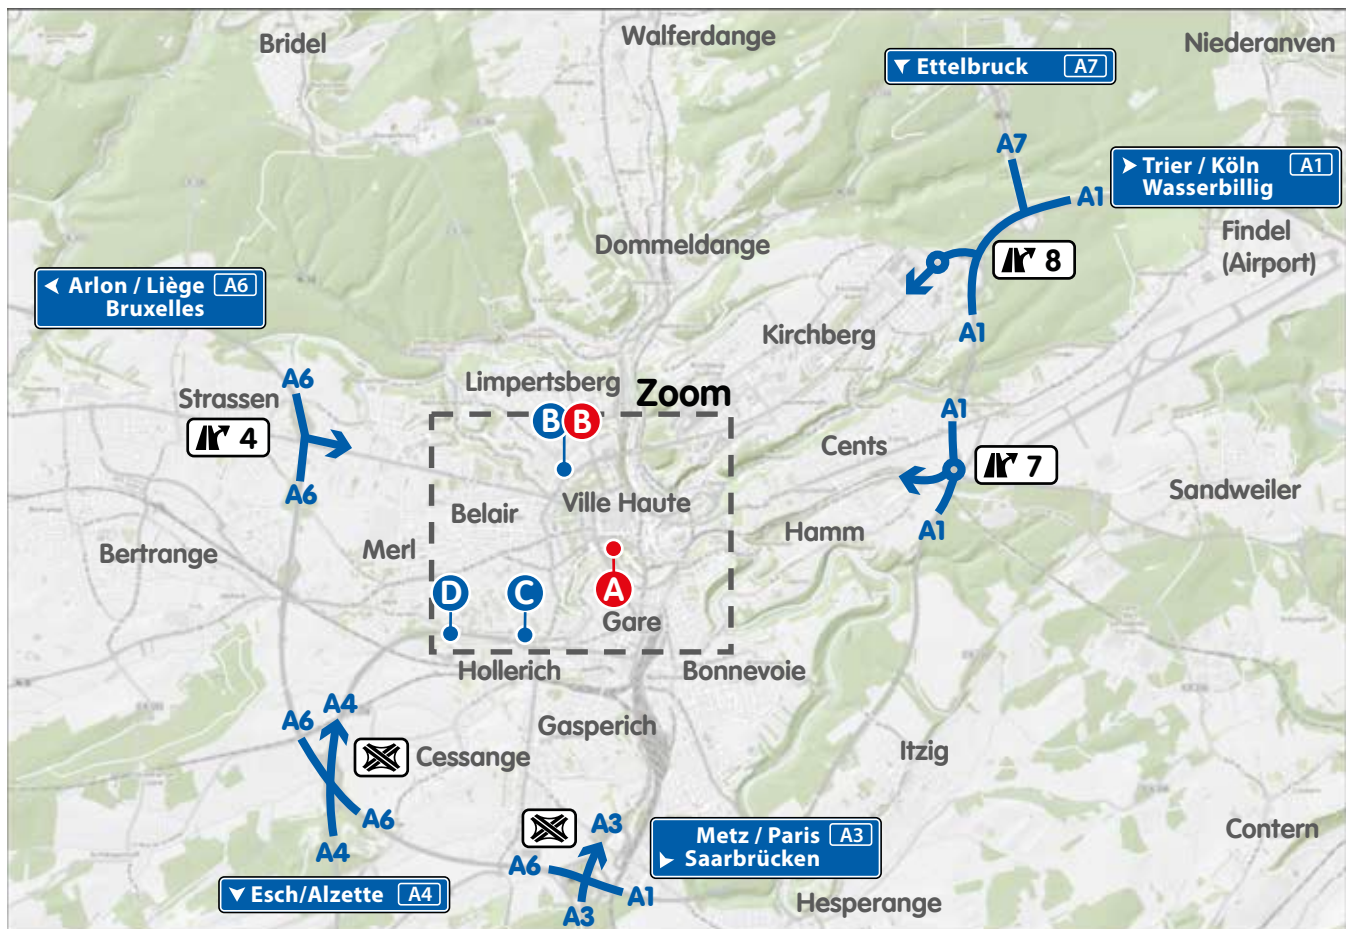

Coach Parking Facilities

Information for coach drivers

Boulevard de la Pétrusse
Drop-Off Point
max. 15min
←

Salzhof
Parking
24h
←

Glacis
Drop-Off Point
Parking
24h
← →

P+R Bouillon
Parking
24h
←

Coach Parking Facilities

Drop-Off Points	Parking time	Spots	Address	to City Centre
A Boulevard de la Pétrusse	max. 15 min	5	110, boulevard de la Pétrusse - L-2330 Luxembourg	0,8 km / 10min
B Glacis	24h	36	1, avenue de la Faïencerie - L-2520 Luxembourg	1,0 km / 12min
Bus parking	Parking time	Spots	Address	to City Centre
B Glacis ¹	24 h	36	1, avenue de la Faïencerie - L-2520 Luxembourg	1,0 km / 6min T1, 8, 30 ³
C Salzhof	24 h	18	B4A - L-1111 Luxembourg-Hollerich	1,8 km / 10min 15 ³
D P+R Bouillon ²	24 h	20	60, rue de Bouillon - L-1248 Luxembourg-Hollerich	2,4 km / 10min 10, 17, 20 ³

¹ Not accessible from August to mid-September

² Waste water dump (WC)

³ bus.vdl.lu

Important information: The use of bus lanes and bus stops is strictly reserved for line buses!