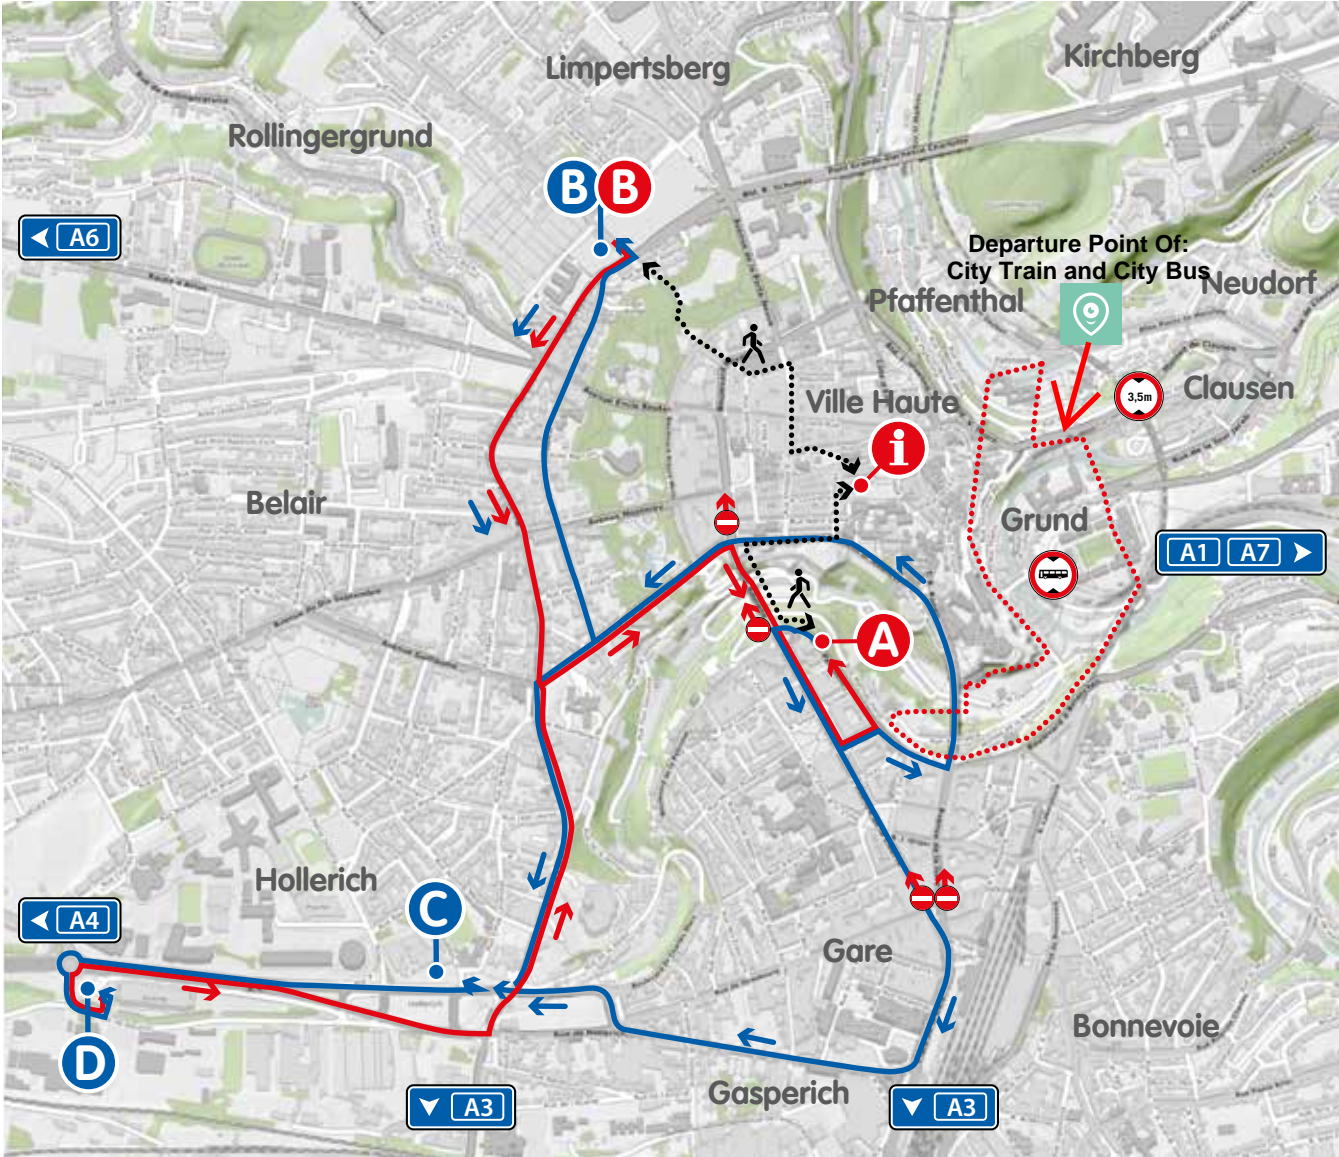

Coach Parking Facilities

Information for coach drivers

Boulevard de la Pétrusse
Drop-Off Point
max. 15min
←

Salzhof
Parking
24h
←

Glacis
Drop-Off Point
Parking
24h
← →

P+R Bouillon
Parking
24h
←

Coach Parking Facilities

Drop-Off Points	Parking time	Spots	Address	to City Centre
A Boulevard de la Pétrusse	max. 15 min	5	110, boulevard de la Pétrusse - L-2330 Luxembourg	0,8 km / 10min
B Glacis	24h	36	1, avenue de la Faïencerie - L-2520 Luxembourg	1,0 km / 12min
Bus parking	Parking time	Spots	Address	to City Centre
B Glacis ¹	24 h	36	1, avenue de la Faïencerie - L-2520 Luxembourg	1,0 km / 6min T1, 8, 30 ³
C Salzhof	24 h	18	B4A - L-1111 Luxembourg-Hollerich	1,8 km / 10min 15 ³
D P+R Bouillon ²	24 h	20	60, rue de Bouillon - L-1248 Luxembourg-Hollerich	2,4 km / 10min 10, 17, 20 ³

¹ Not accessible from August to mid-September

² Waste water dump (WC)

³ bus.vdl.lu

Important information: The use of bus lanes and bus stops is strictly reserved for line buses!